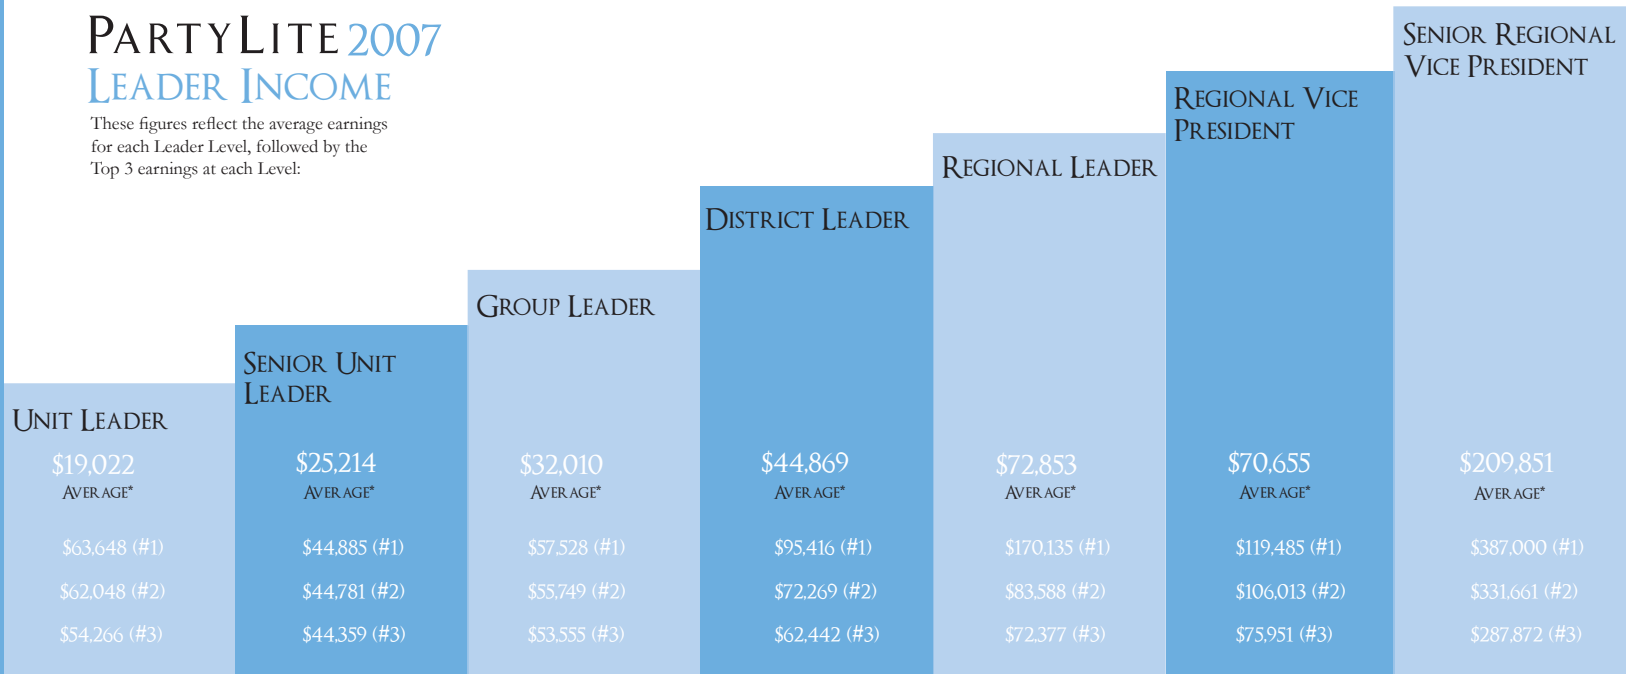

PARTYLITE 2007 LEADER INCOME

These figures reflect the average earnings for each Leader Level, followed by the Top 3 earnings at each Level:

*For illustrative purposes only. Individual earnings may vary. The figures shown represent the 2007 Income award programme of Income earned (including all prizes and awards) for each level of Leadership. They are not a guarantee of Income. Depending on individual sales performance, PartyLite Leaders may receive more or less than these average amounts.