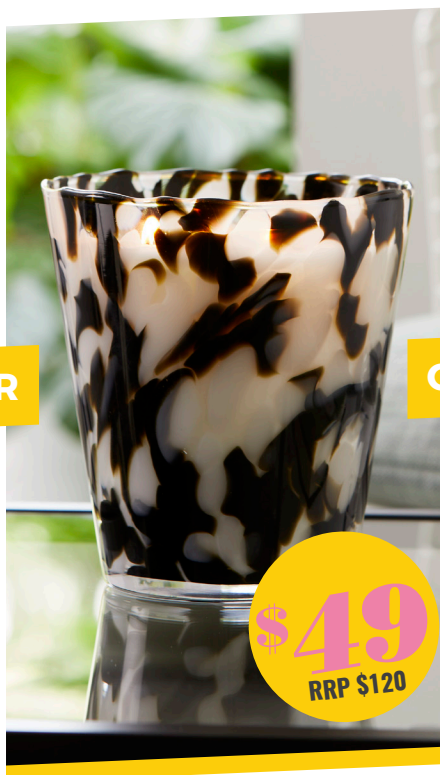

# Host Exclusive

Your choice of 1 of these products when you host a \$500 Party +1 booking

OR

OR

**\$85**  
RRP \$250

**\$49**  
RRP \$120

**\$85**  
RRP \$200

**RUSTIC LANTERN  
LARGE**

P93273

58cm h, 23cm w

**FILLED 4-WICK  
GLASS CANDLE**

P93200

16cm h, 15cm w

**INFINITE RAINBOW  
REFLECTIONS LANTERN LARGE**

P93195

58cm h, 23cm w

HOST A  
**\$500 PARTY**

**BOOKINGS**

RECEIVE YOUR CHOICE OF 1 PRODUCT ABOVE  
**PLUS 1 x 12 pk of Mango Magic Tealights.**

RRP \$18.00

V041038

HOST A  
**\$500 PARTY**

**BOOKINGS**

RECEIVE YOUR CHOICE OF 1 PRODUCT ABOVE  
**PLUS 1 x 12 pk of Mango Magic Tealights,  
AND 1 x Mango Magic 3-Wick Jar**